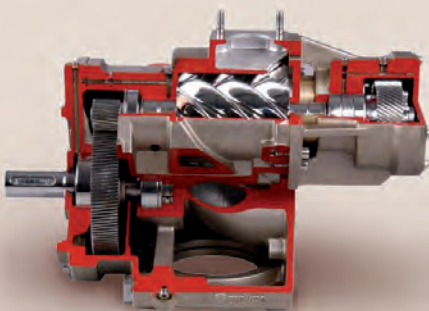

ALFIMEX®

COMPRESSOR, HYDRAULIC
AND PUMPING TECHNOLOGY
BODYBUILDING AND REPAIR OF COMMERCIAL
VEHICLES

COMPRESSOR SYSTEMS

Compressor systems for extrusion of liquids from pressurized tank transporters (food, chemistry, petrochemistry...), sources of compressed air for pneumatic transport of bulk materials, which the carrier load to the silos of their clients.

HYDRAULIC AND PUMPING TECHNOLOGY

Kits for all types of tipping pressure silos or open tippers, superstructures, hydraulic walking floors WF, semi-trailer technology, drives and power supplies for hydraulic arms, hydraulic motors and other appliances (drives for gas pumps, compressors, feed dispensers, fluid pumps).

BODYBUILDING AND REPAIR OF COMMERCIAL VEHICLES

Installation, service, sales and repairs of pipe fittings, cardans, adapters, solutions of gearbox outputs, design and calculation of systems, hydraulic hoses, quick couplings, reels and accessories, mechanical and locksmith repairs of sets, repairs of tank carriers.

GHH Rand

HANSA-FLEX

Mouvex

SILGON GONDROM

We also offer:

1. superstructures, modifications and repairs of commercial vehicles, welding Aluminum / stainless steel
2. installation + warranty and post-warranty service
3. sale and repair of pipe fittings (valves, dampers, manometers, pipe couplings DIN, Gossler, STORZ, French, Italian and English couplings, seals)
4. drives, gimbals, adapters
5. Transmission output solutions (PTO), design and calculation of systems
6. hydraulic hoses, quick couplings, reels and accessories
7. mechanical and locksmith repairs of sets
8. repairs of tank carriers
9. technical assessments, consulting, technician training