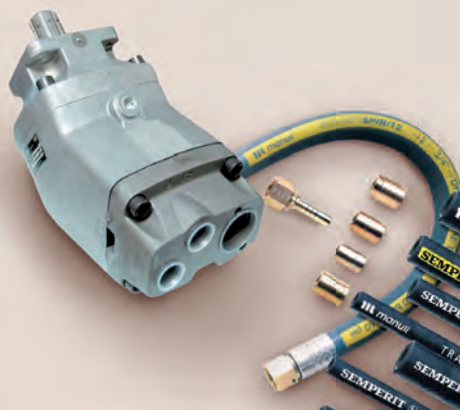

ALFIMEX®

COMPRESSOR, HYDRAULIC
AND PUMPING TECHNOLOGY
BODYBUILDING AND REPAIR OF COMMERCIAL
VEHICLES

COMPRESSOR SYSTEMS

Compressor systems for extrusion of liquids from pressurized tank transporters (food, chemistry, petrochemistry...), sources of compressed air for pneumatic transport of bulk materials, which the carrier load to the silos of their clients.

HYDRAULIC AND PUMPING TECHNOLOGY

Kits for all types of tipping pressure silos or open tippers, superstructures, hydraulic walking floors WF, semi-trailer technology, drives and power supplies for hydraulic arms, hydraulic motors and other appliances (drives for gas pumps, compressors, feed dispensers, fluid pumps).

BODYBUILDING AND REPAIR OF COMMERCIAL VEHICLES

Installation, service, sales and repairs of pipe fittings, cardans, adapters, solutions of gearbox outputs, design and calculation of systems, hydraulic hoses, quick couplings, reels and accessories, mechanical and locksmith repairs of sets, repairs of tank carriers.